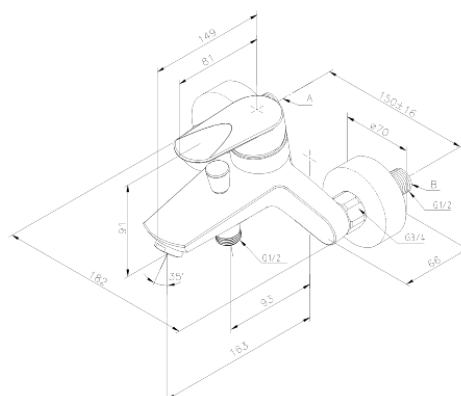

FM Mattsson Mora Group Denmark
Abildager 26 A, 2605 Brøndby, Denmark
Østbirkvej 2, 5240 Odense NØ, Denmark

+45 63 10 22 10 danmark@fmm-mora.com

For more information please visit www.damixa.com

damixa